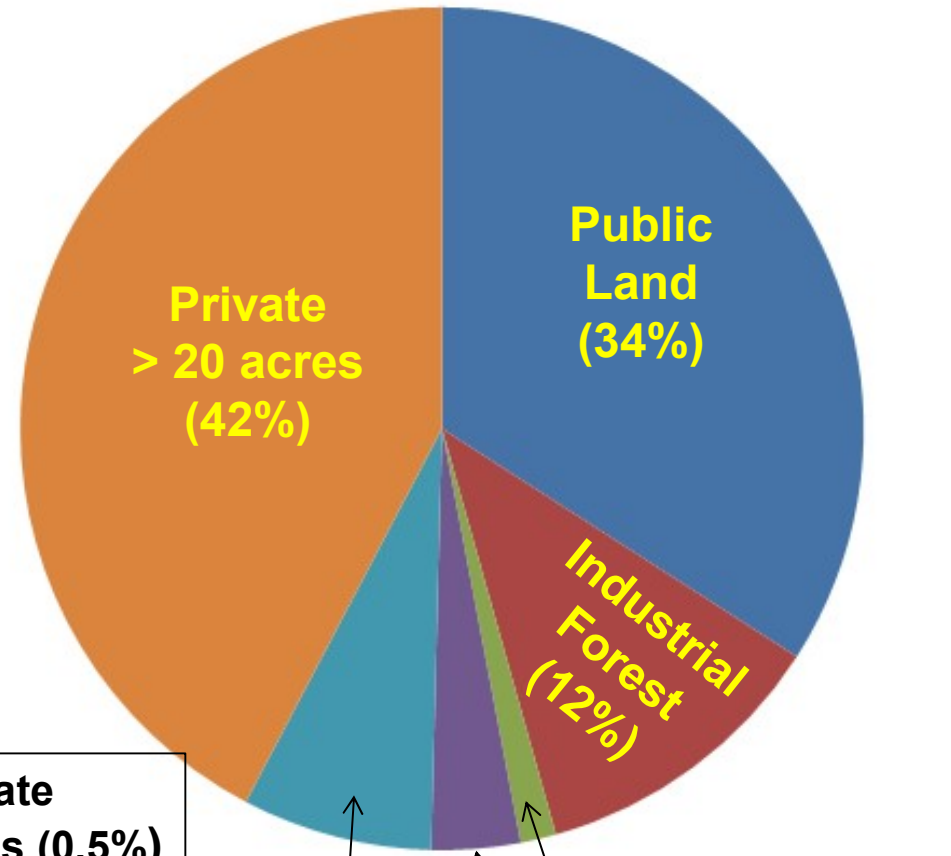

Land Ownership Change: Eastern Town of Washburn

1985

Private 10.1-20 acres (3.5%)

Private 0.1-5 acres (0.5%)

Private 5.1-10 acres (1%)

Private 10.1-20 acres (7%)

2024

Private 0.1-5 acres (1.5%)

Private 5.1-10 acres (3.5%)