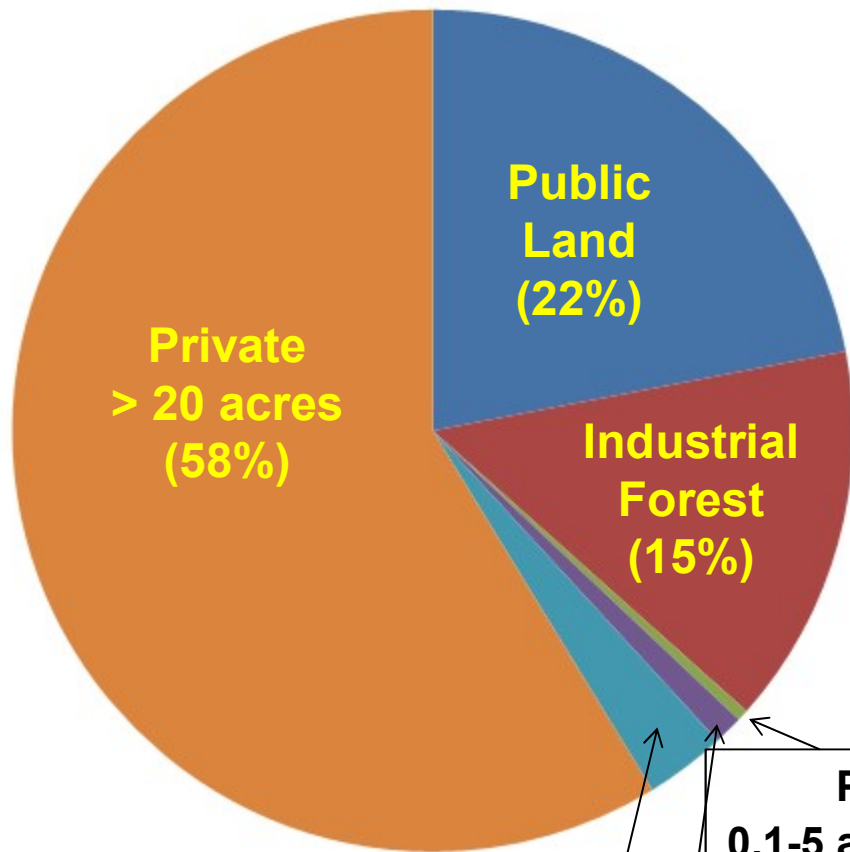

Land Ownership Change: Eastern Town of Washburn

1985

Private 10.1-20 acres (3.5%)

Private 0.1-5 acres (0.5%)

Private 5.1-10 acres (1%)

Private 10.1-20 acres (7%)

2024

Private 0.1-5 acres (1.5%)

Private 5.1-10 acres (3.5%)