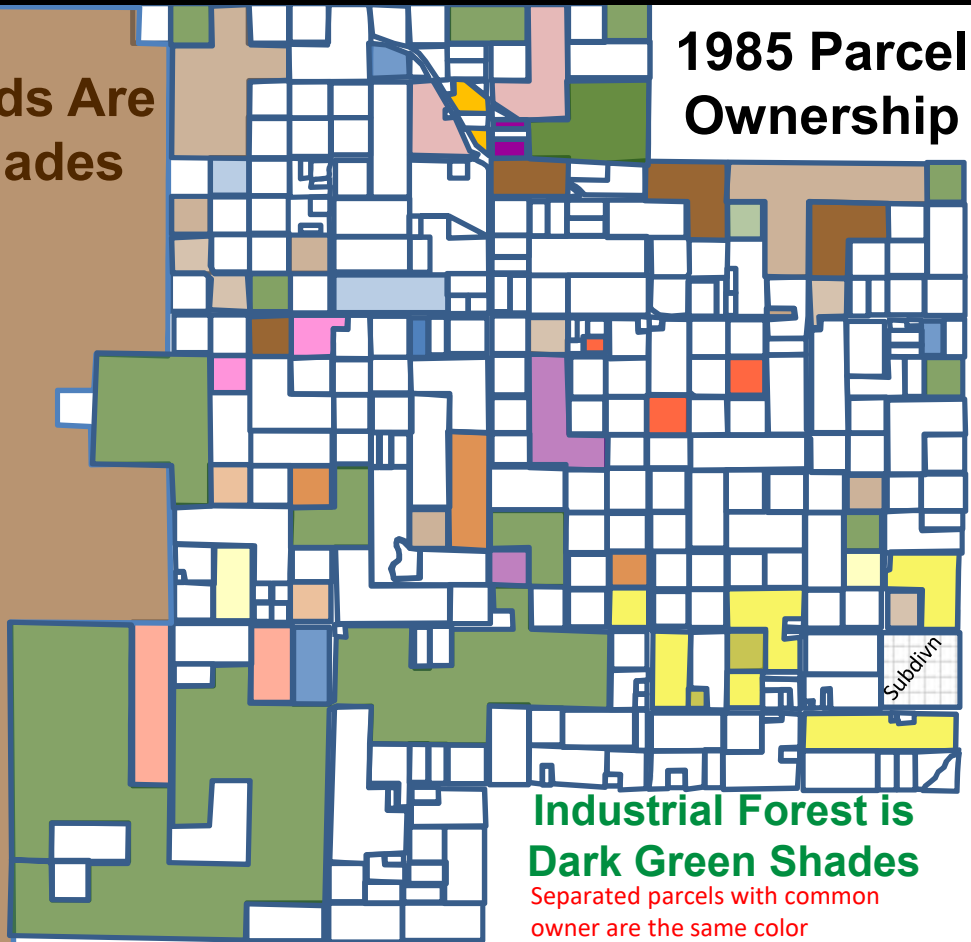

Public Lands Are
Brown Shades

1985 Parcel Ownership

Industrial Forest is
Dark Green Shades

Separated parcels with common
owner are the same color

Public Lands Are
Brown Shades

2024 Parcel Ownership

Industrial Forest is
Dark Green Shades

Separated parcels with common
owner are the same color

1985
Parcels <20ac
79 Parcels = 938 acres

2024
Parcels <20ac
220 Parcels = 2,400 acres