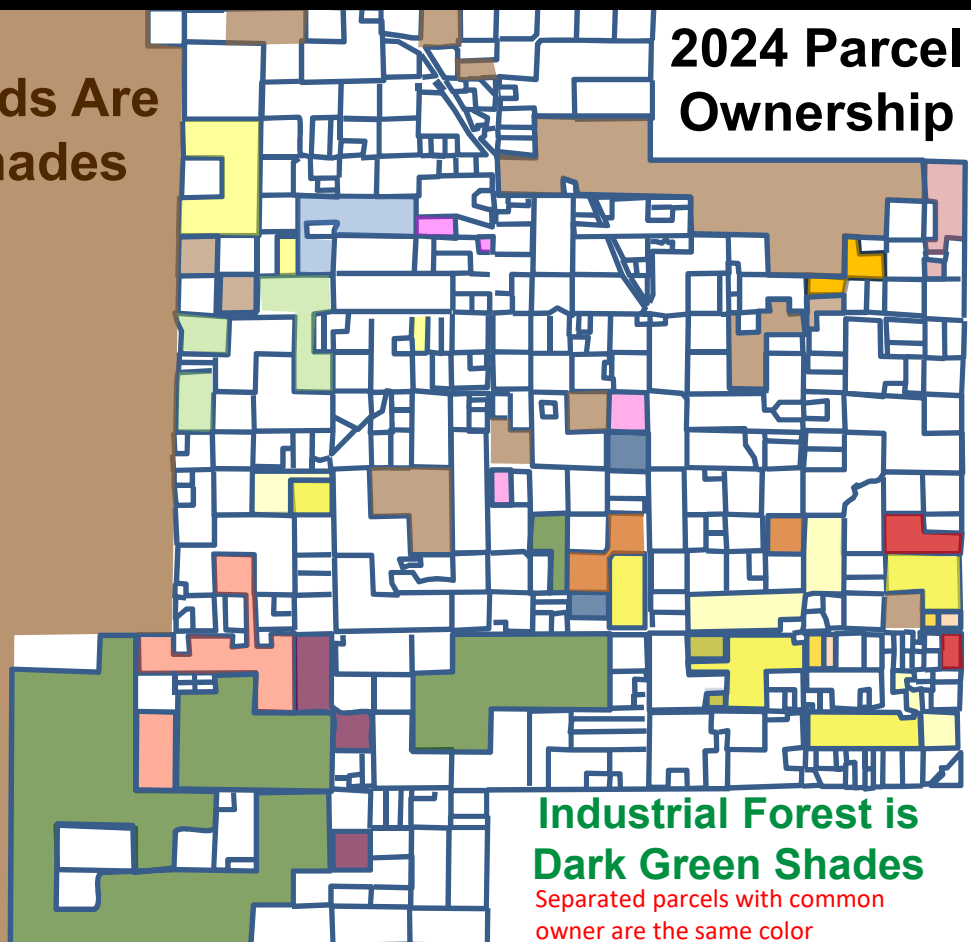

Public Lands Are
Brown Shades

1985 Parcel Ownership

Industrial Forest is
Dark Green Shades

Separated parcels with common
owner are the same color

Public Lands Are
Brown Shades

2024 Parcel Ownership

Industrial Forest is
Dark Green Shades

Separated parcels with common
owner are the same color

1985
Parcels <20ac
79 Parcels = 938 acres

2024
Parcels <20ac
220 Parcels = 2,400 acres