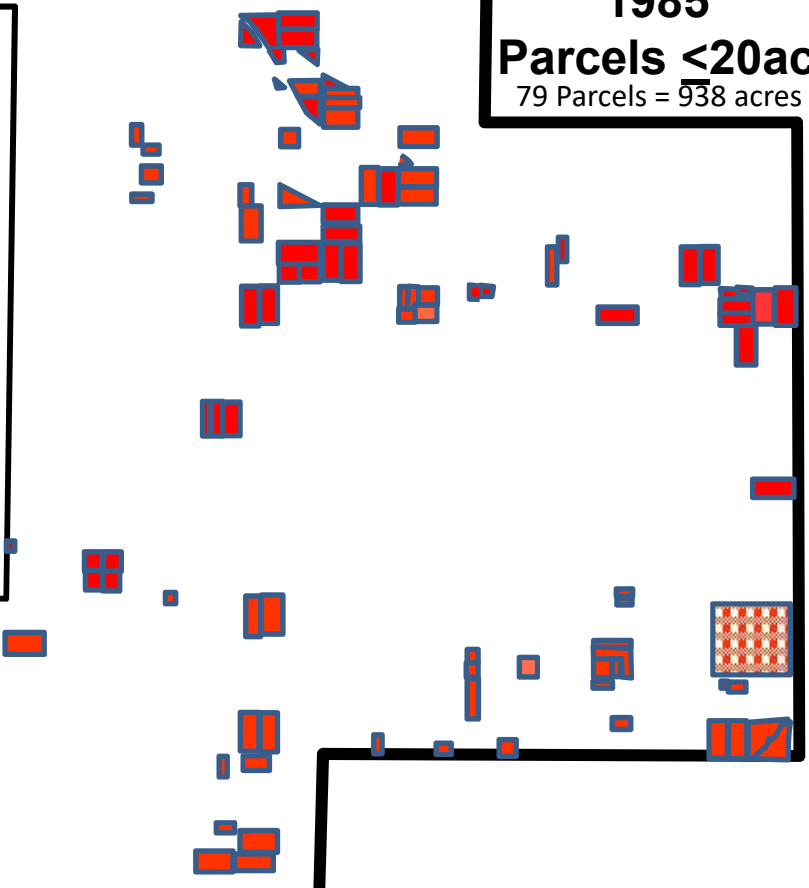

Public Lands Are
Brown Shades

1985 Parcel Ownership

Industrial Forest is
Dark Green Shades

Separated parcels with common
owner are the same color

Public Lands Are
Brown Shades

2024 Parcel Ownership

Industrial Forest is
Dark Green Shades

Separated parcels with common
owner are the same color

1985
Parcels <20ac
79 Parcels = 938 acres

2024
Parcels <20ac
220 Parcels = 2,400 acres